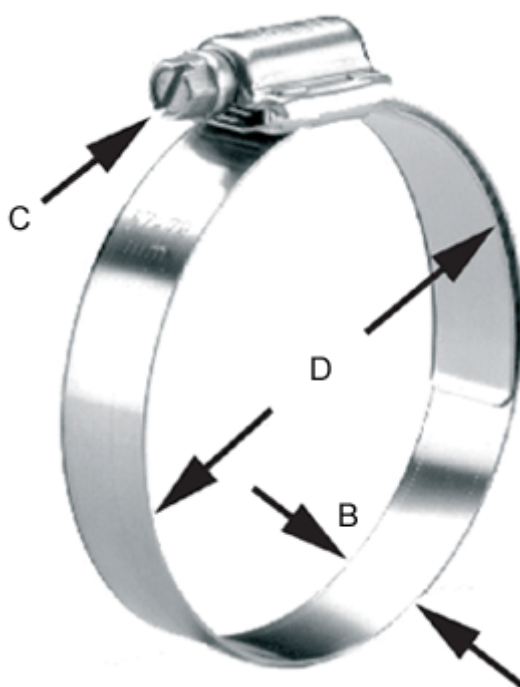

Article number: 021567804068

Description: Norma worm drive hose clamp
HD 57-79/16 C8 W4

Measures

C (screw type) = C8 hexagon slotted screw sw 8

Diameter D = 57-79

Width B = 16